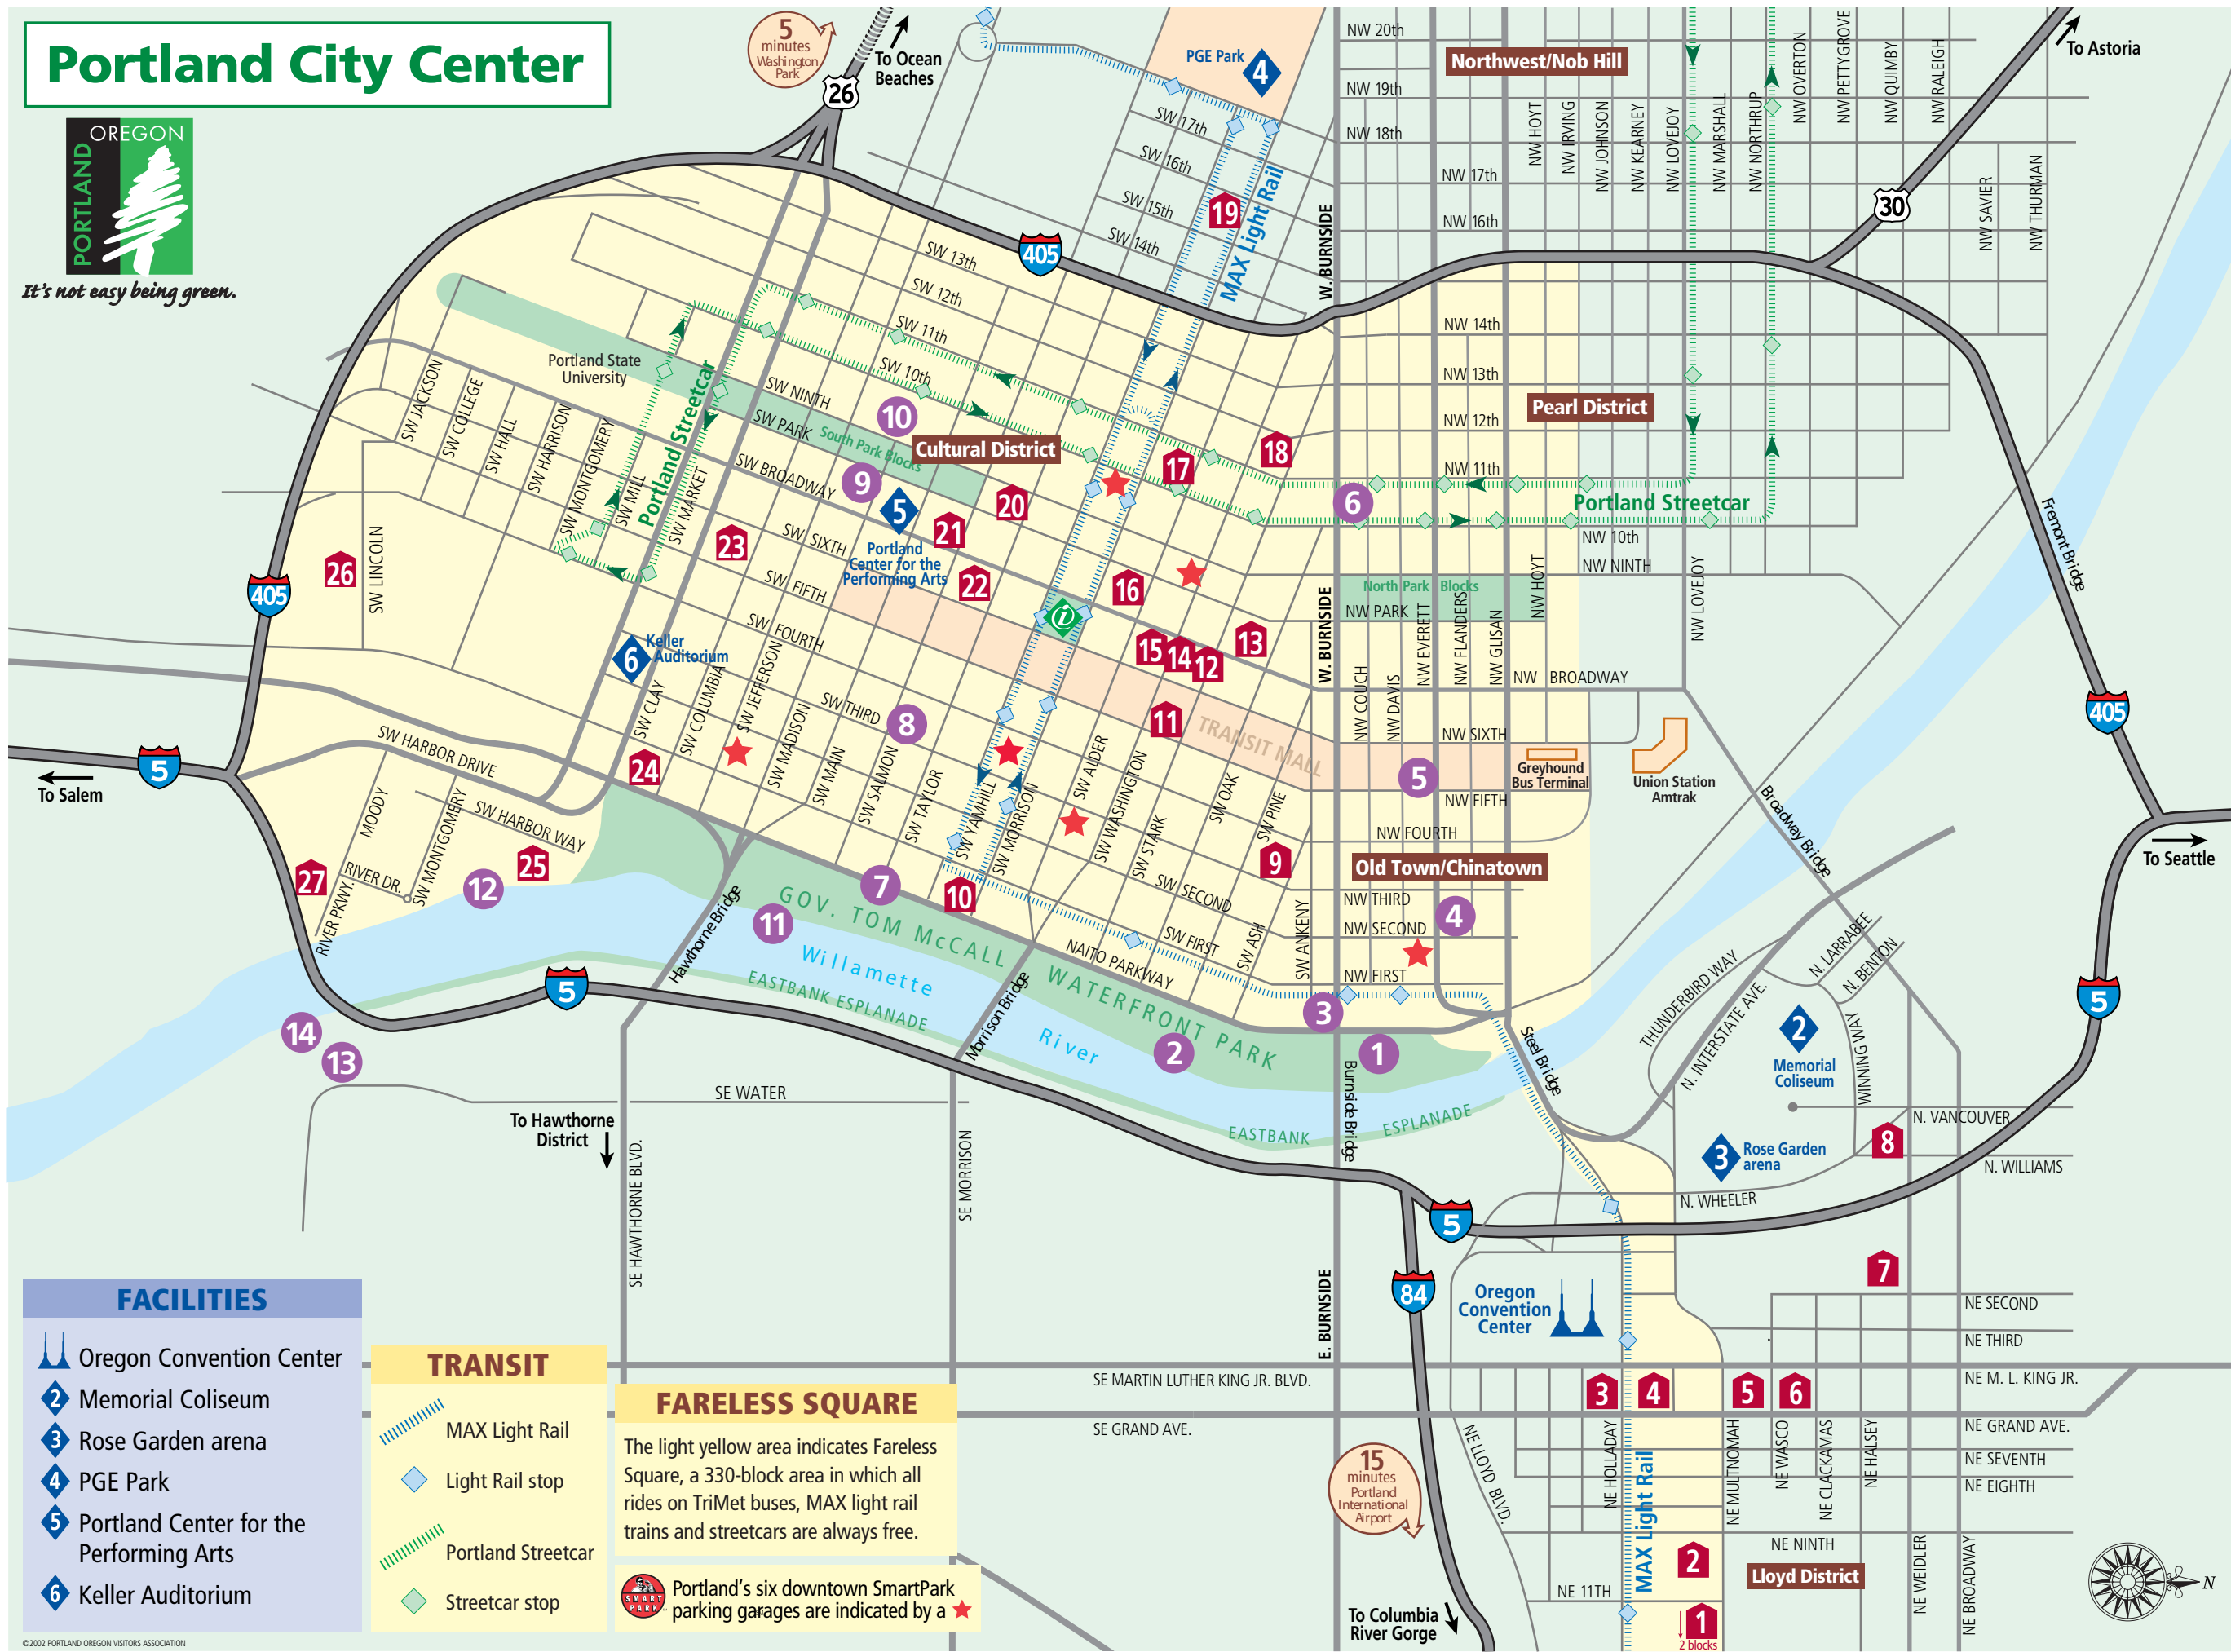

Portland City Center

It's not easy being green.

- ### HOTELS
- Downtown and Lloyd Center*
- 1 Residence Inn by Marriott – Portland
 - 2 Doubletree Portland – Lloyd Center
 - 3 Inn at the Convention Center
 - 4 Holiday Inn Convention Center
 - 5 La Quinta Convention Center
 - 6 Courtyard by Marriott – Portland/Lloyd Center
 - 7 Radisson Hotel Portland
 - 8 Ramada Inn at the Rose Quarter
 - 9 Embassy Suites – Portland Downtown
 - 10 Four Points Sheraton
 - 11 5th Avenue Suites
 - 12 Hotel Lucia
 - 13 The Benson Hotel
 - 14 Hotel Vintage Plaza
 - 15 Marriott City Center
 - 16 The Westin Portland
 - 17 The Governor Hotel
 - 18 The Mark Spencer Hotel
 - 19 The Mallory Hotel
 - 20 Paramount Hotel
 - 21 The Heathman Hotel
 - 22 The Hilton Portland & Executive Tower
 - 23 Days Inn City Center
 - 24 Marriott Downtown on the Waterfront
 - 25 RiverPlace Hotel
 - 26 Doubletree Portland – Downtown
 - 27 Residence Inn RiverPlace

- ### ATTRACTIONS
- Portland Oregon Information Center, located in Pioneer Courthouse Square
 - 1 Japanese American Historical Plaza
 - 2 Oregon Maritime Center & Museum
 - 3 Portland Saturday Market
 - 4 Portland Classical Chinese Garden
 - 5 American Advertising Museum
 - 6 Powell's City of Books
 - 7 Mill Ends Park
 - 8 Oregon Sports Hall of Fame
 - 9 Oregon Historical Society
 - 10 Portland Art Museum
 - 11 *Portland Spirit*
 - 12 RiverPlace Marina
 - 13 Oregon Museum of Science & Industry (OMSI)
 - 14 Willamette Jetboat Excursions

- ### FACILITIES
- Oregon Convention Center
 - Memorial Coliseum
 - Rose Garden arena
 - PGE Park
 - Portland Center for the Performing Arts
 - Keller Auditorium

- ### TRANSIT
- MAX Light Rail
 - Light Rail stop
 - Portland Streetcar
 - Streetcar stop

FARELESS SQUARE

The light yellow area indicates Fareless Square, a 330-block area in which all rides on TriMet buses, MAX light rail trains and streetcars are always free.

Portland's six downtown SmartPark parking garages are indicated by a ★